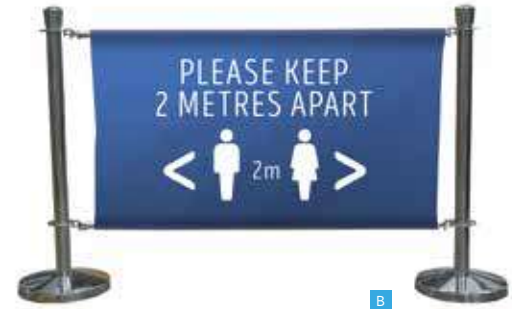

SAFETY SELECTION

Continue to be Covid-secure this Christmas.

Browse our full range online:

www.nettl.com/uk/covid-19-essentials

- **A** FLAGS from £79 each
- **B** CAFE BARRIERS from £225 each
- **C** FLOOR STICKERS from £18.90 each
- **D** SNEEZE GUARDS from £36 each
- **E** POSTERS from £15.30 each