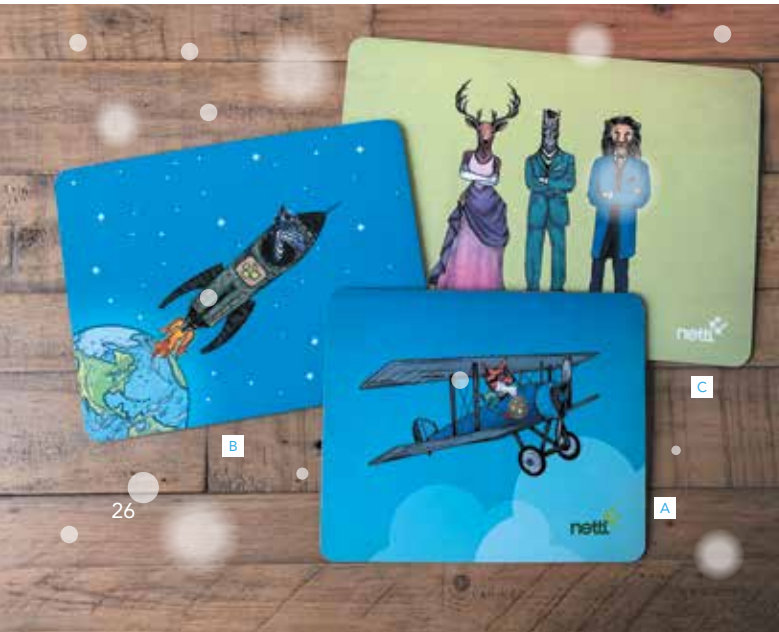

Our stamps come with a **black** ink pad as standard or upgrade to **blue**, **green** and **red** ink at checkout.

Available in the following sizes:

- A 12 x 12mm **from £15.24 each** WMCLSEL3
- B 38 x 38mm *not pictured* **from £27.37 each** WMCLSEL1
- C 50 x 30mm **from £26.55 each** WMCLSELF
- D 58 x 22mm *not pictured* **from £26.74 each** WMCLSEL4
- E 50mm CIRCLE *black ink only* **from £31.27 each** WMCLSEL2

PLACEMATS NEW

Our heat-resistant wooden hardboard placemats are finished with a high gloss to ensure the print is protected.

- A** **SMALL** 230 x 190mm **from £7.98 each** WMUKPLAC
- B** **MEDIUM** 260 x 200mm **from £10.75 each** WMUKPLA1
- C** **LARGE** 320 x 230mm **from £11.73 each** WMUKPLA2