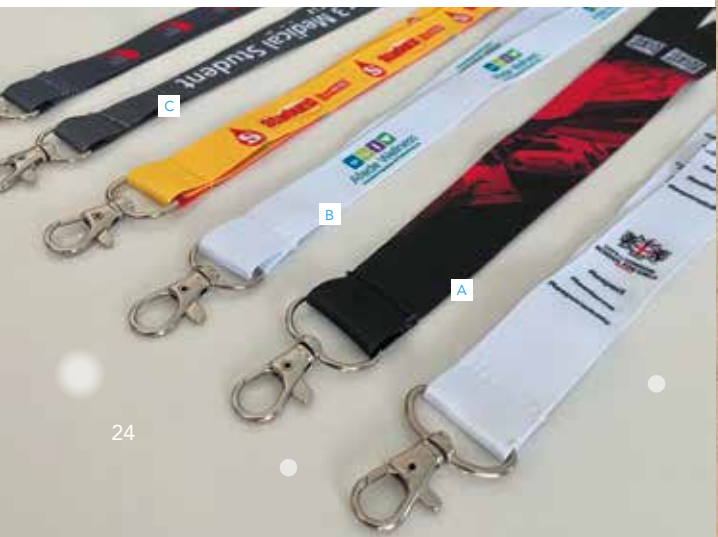

A BROADSHEET NEWSPAPERS

500 x 350mm **from 76p each** WMSHBROA

B TABLOID NEWSPAPERS

376 x 289mm **from 56p each** WMSHTABL

LANYARDS NEW

Add some whoosh to your Zoom. Some wow to your workwear. Or give away branded lanyards as corporate gifts. Printed both sides in fabulous full colour.

- A** 25mm LANYARDS from 59p each NKA1LAN5
- B** 20mm LANYARDS from 49p each NKA1LAN3
- C** 15mm LANYARDS from 42p each NKA1LANY

Lanyard card holders also available

SELF INKING STAMPS NEW

Save time on repetitive office tasks or add a professional finishing touch to your documents, with custom self inking stamps.