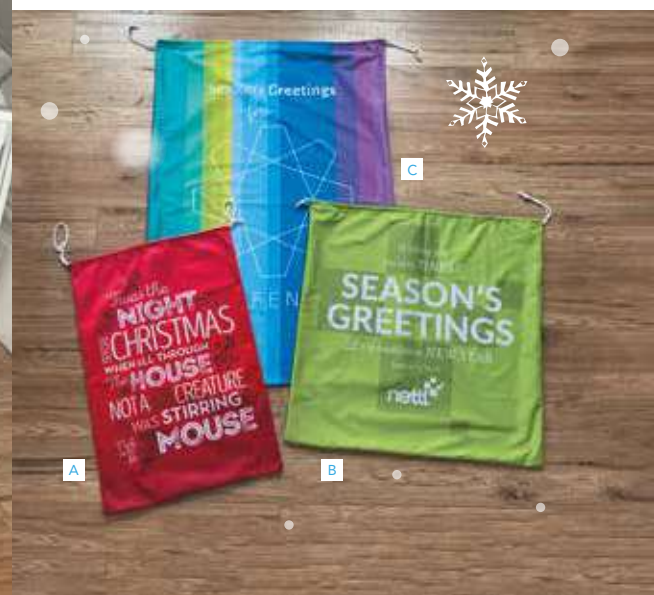

WIRELESS EARBUDS 21

WRIST BANDS 15

SANTA SACKS NEW

Printed santa sacks add magic and anticipation to Christmas year after year. Personalise the sack with edge to edge printing. No minimum order.

- A Small from **£12.53 each** WMUKCHRI
- B Medium from **£17.14 each** WMUKCHR1
- C Large from **£27.26** WMUKCHR2

STOCKINGS, BAUBLES & SNOWDOMES **NEW**

- A STOCKINGS** These bespoke printed stockings can be covered top-to-toe in full colour graphics. Available in red or white, with full colour print and no minimum order. 200mm x 500mm **from £8.29 each** WMUKCHR3
- B BAUBLES** Our clear baubles include an 80mm diameter graphic insert printed both sides and come with a silver string for hanging **from £2.70 each** WMAVBAUB
- C SNOWDOMES** Filled with a snow and glitter mix for a magical touch. Customised with a 62mm x 70mm internal graphic printed both sides **from £4.62 each** WMAVSNOW